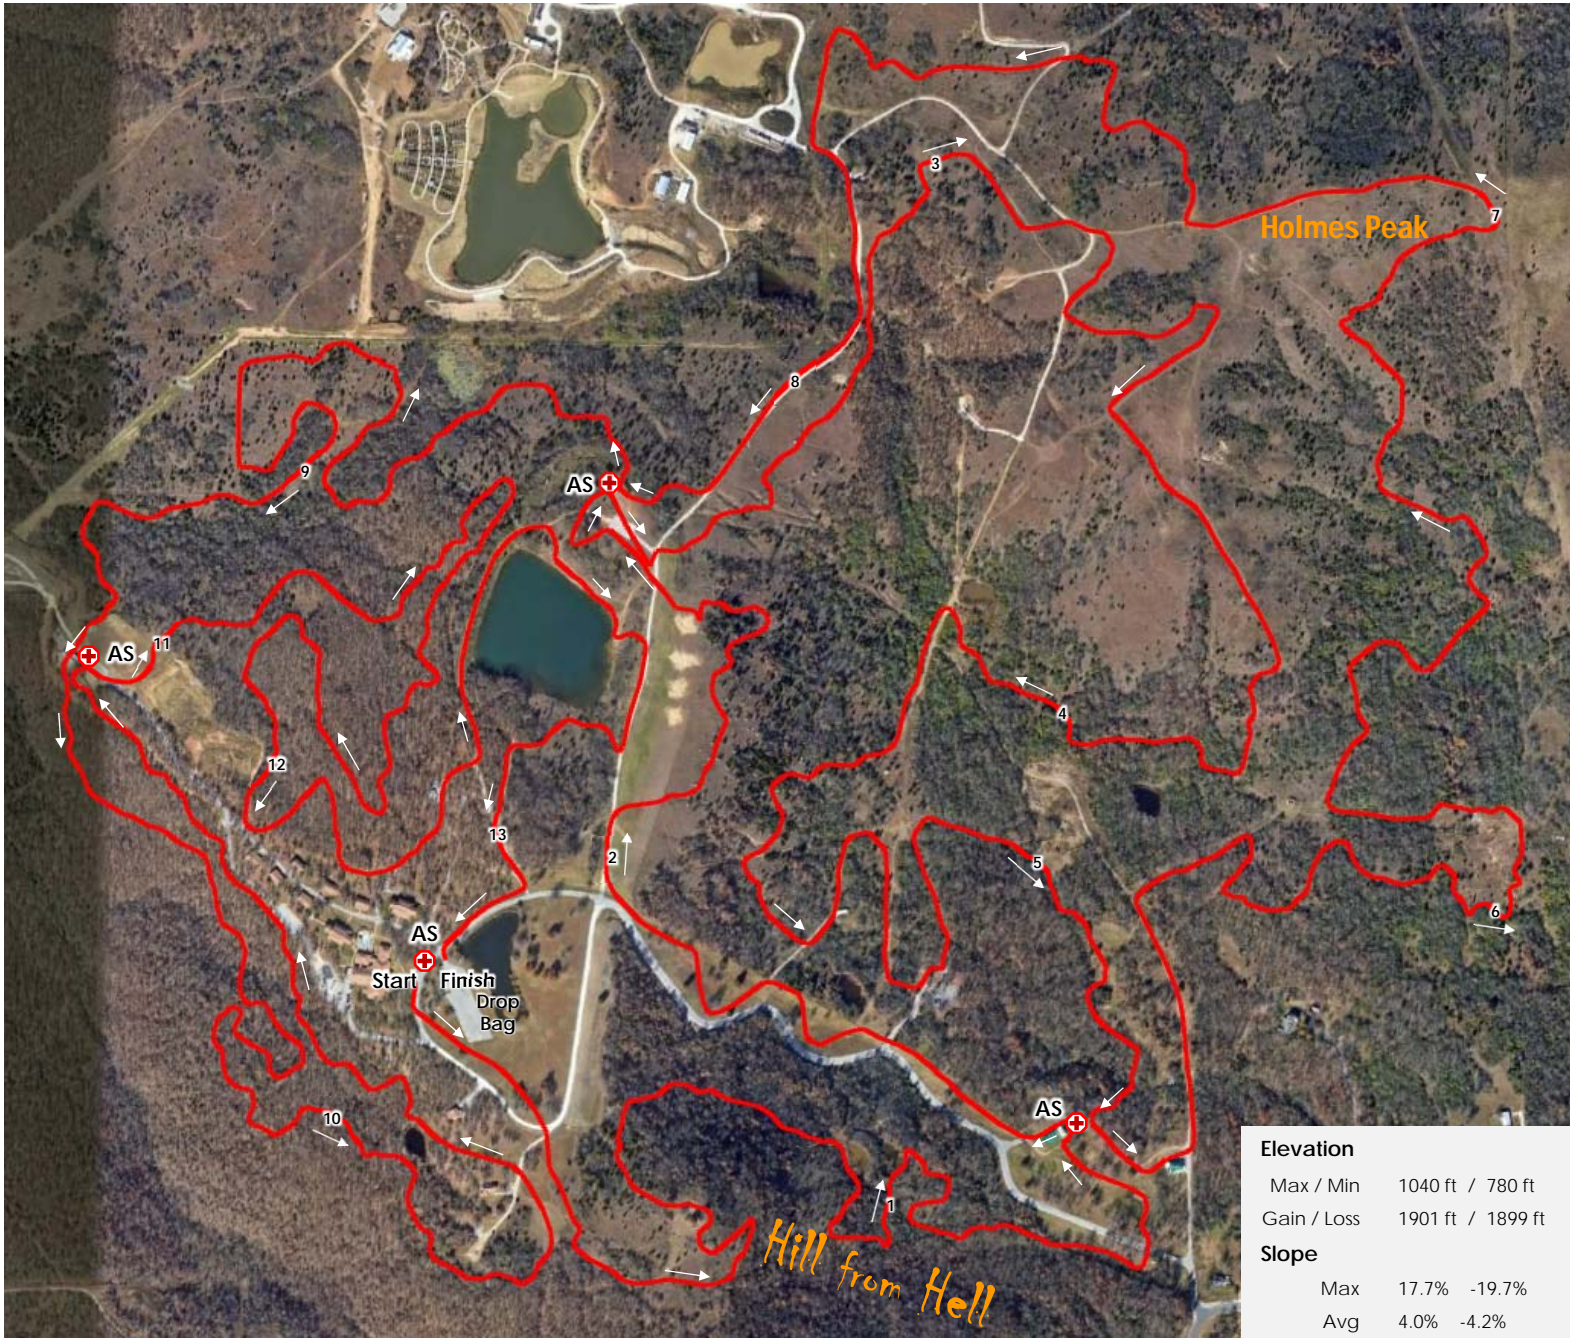

POSTOAK

Lodge Challenge

Friday

Half Full Marathon

Elevation Profile